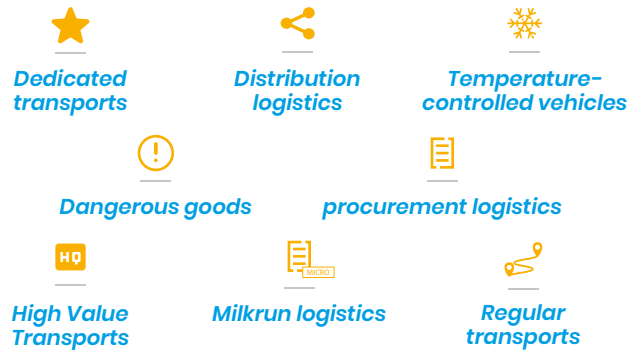

WHY MARWAY?

Our unique promise of the proper performance of services, which we keep while completing each and every order makes us distinctive against the background of other companies. Because we keep promises that others only make. There are no problems in the logistics area for Marway - „**only solutions**“.

Our customers in the:

- automotive industry
- energy industry
- electrical and pharmaceutical industry
- aerospace
- shipping industry
- printing and media industry

Show us every day that time-sensitive logistics belongs to professionals. The motto of many long-standing customers:

**„Once Marway
– Always Marway“**

MARWAY PREMIUM Road Freight

Our services:

Your advantage

- **Time savings:** fast loading time
Germany < 90min
Europe < 180min
- **Flexibility:** access to approx. 3000 vehicles from caddies to semitrailers throughout Europe
- **Service:** 365 days - 24 hours a day
- **Unlimited service:** Thanks to our own Europe-wide partner network
- **Quality management:** DIN 9001
- **Certified - Environmental Management:** DIN 14001 Certified
- **Online Service:** Free Customer Portal
- **Temperature-controlled transports** from -29° to +20°